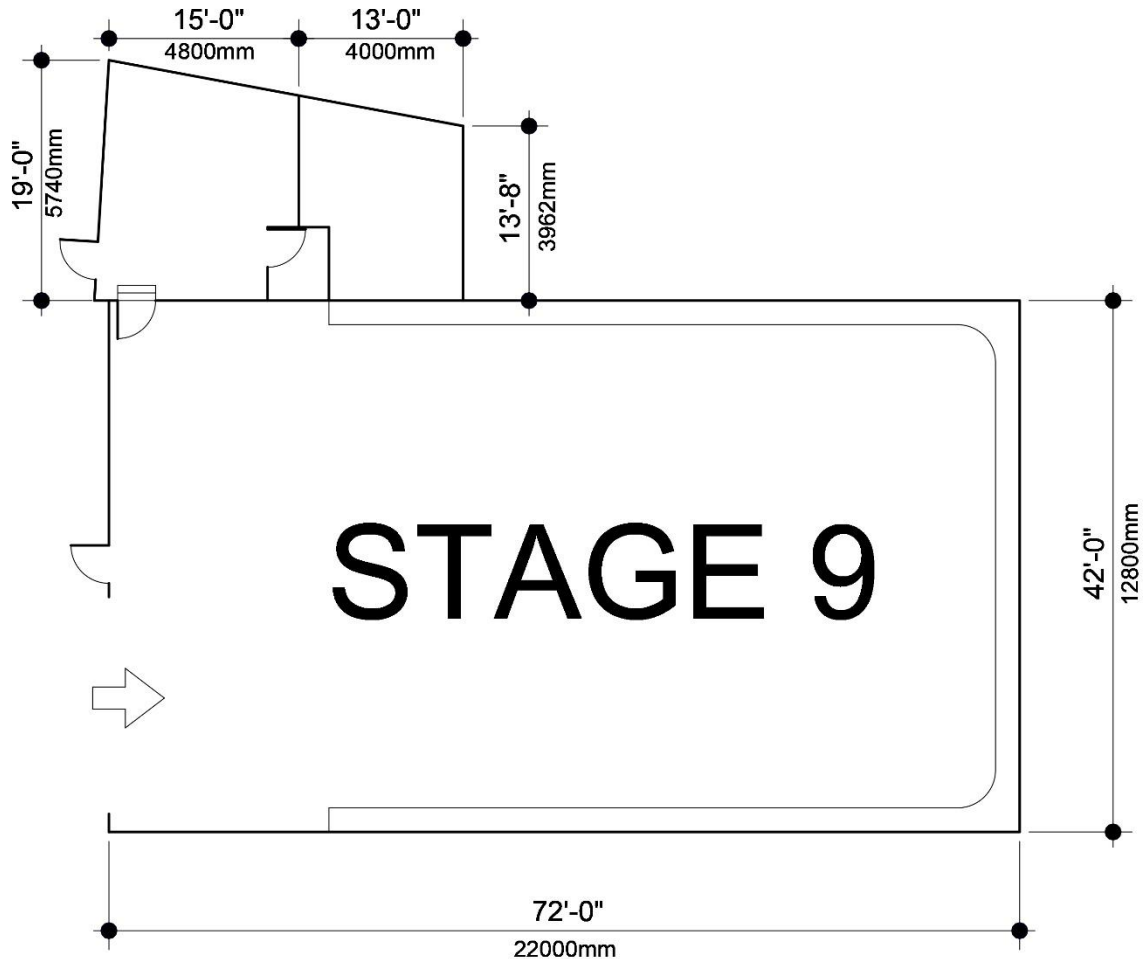

成豐電影製片廠有限公司

SHING FUNG Film Studio Ltd.

94-95 Sun On Tsuen, Sai Kung, Kowloon.

Tel: 2792 2176

Fax: 2792 7074

www.studios.com.hk

sales@studios.com.hk

| Specifications | |
|----------------------------------|--|
| 面積 Gross Sizes | 3,000 sq. ft. (42 ft. x 72 ft.) |
| 高度 Height | 25 ft. + SKY BRIDGE |
| 牆壁 Wall | 三面 Three walls CYCOLORAMA |
| 電力 Electricity | 400Amp 3 相(可額外增加電力) Three Phase (additional power is available) |
| 電捲閘 Auto Rolling Gate | 20 ft. x 20 ft. |
| 化妝間&更衣室 Make-up & Dressing Rooms | 240 sq. ft. |
| 會議室 Conference Room | 180 sq. ft. |
| 附設 | |
| 浴室 獨立洗手間 TV WIFI | BATHROOM PRIVATE WC TV WIFI |