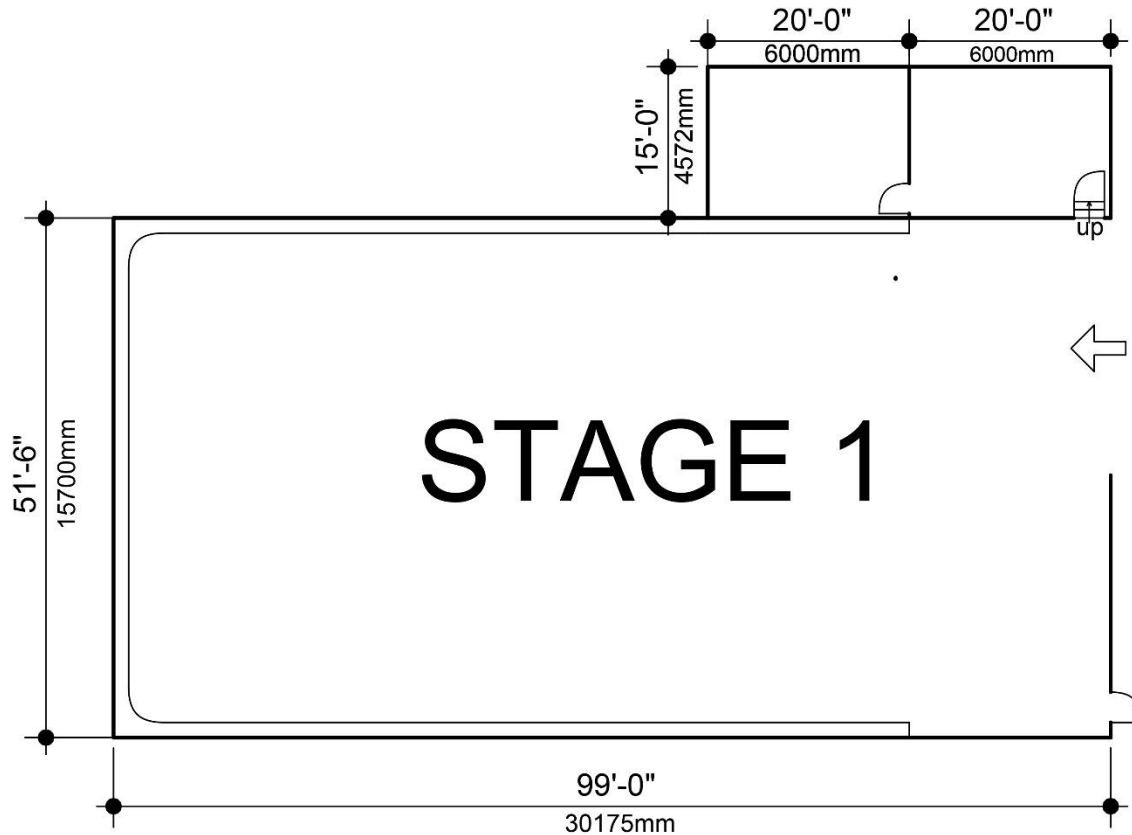

成豐電影製片廠有限公司

SHING FUNG Film Studio Ltd.

94-95 Sun On Tsuen, Sai Kung, Kowloon.

Tel: 2792 2176

Fax: 2792 7074

www.studios.com.hk

sales@studios.com.hk

Specifications	
面積 Gross Sizes	5,100 sq. ft. (51-6 ft. x 99-0 ft.)
高度 Height	25 ft. + SKY BRIDGE
牆壁 Wall	三面 Three walls CYCOLORAMA
電力 Electricity	500Amp 3 相(可額外增加電力) Three Phase (additional power is available)
電捲閘 Auto Rolling Gate	20 ft. x 20 ft.
化妝間&更衣室 Make-up & Dressing Rooms	300 sq. ft.
會議室 Conference Room	300 sq. ft.
附設	
浴室 獨立洗手間 TV WIFI	BATHROOM PRIVATE WC TV WIFI